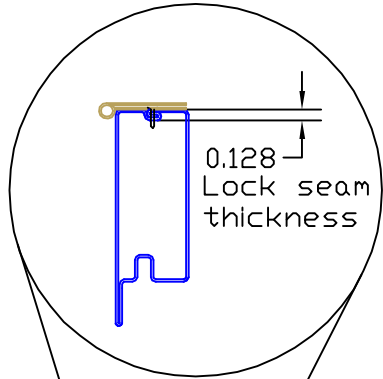

RUSCO® MANUFACTURING INC.
SECURITY SCREEN DOOR
MODEL 1900 - 22 GAUGE MAIN FRAME

2010

ALSO AVAILABLE IN 18 GAUGE