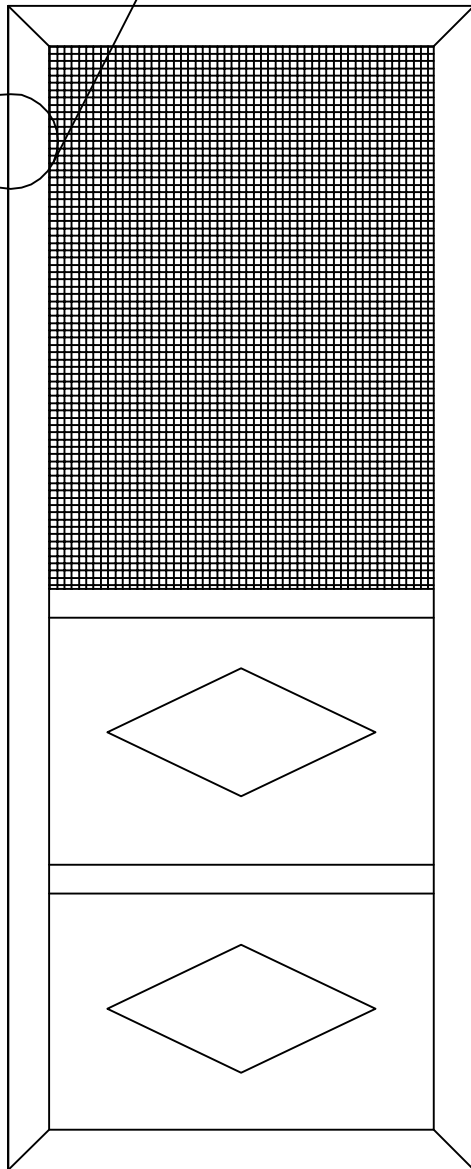

RUSCO® MANUFACTURING INC.
SECURITY SCREEN DOOR
MODEL 1900 - 22 GAUGE MAIN FRAME

2010

ALSO AVAILABLE IN 18 GAUGE