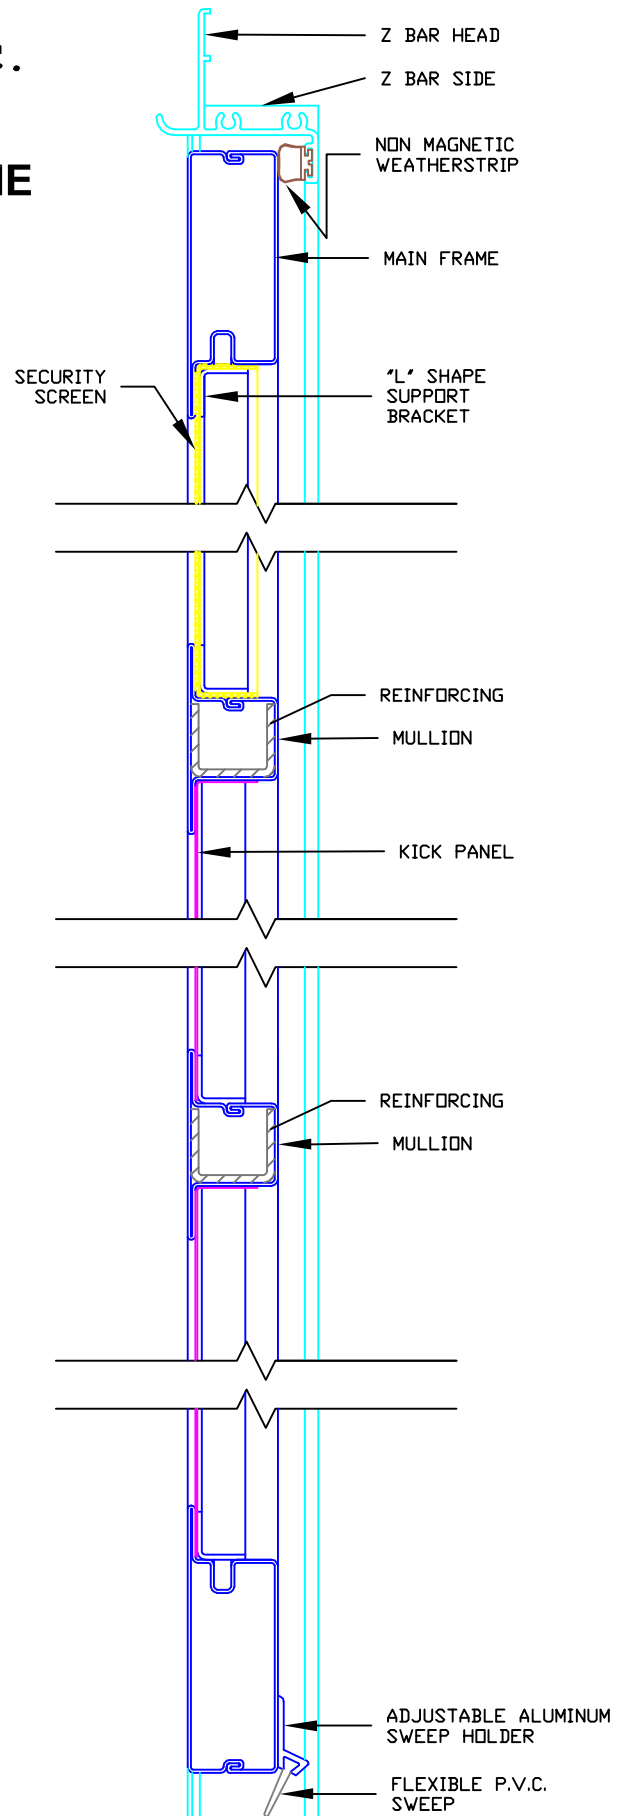

RUSCO® MANUFACTURING INC.
SECURITY SCREEN DOOR
MODEL 1900 - 22 GAUGE MAIN FRAME

2010

ALSO AVAILABLE IN 18 GAUGE