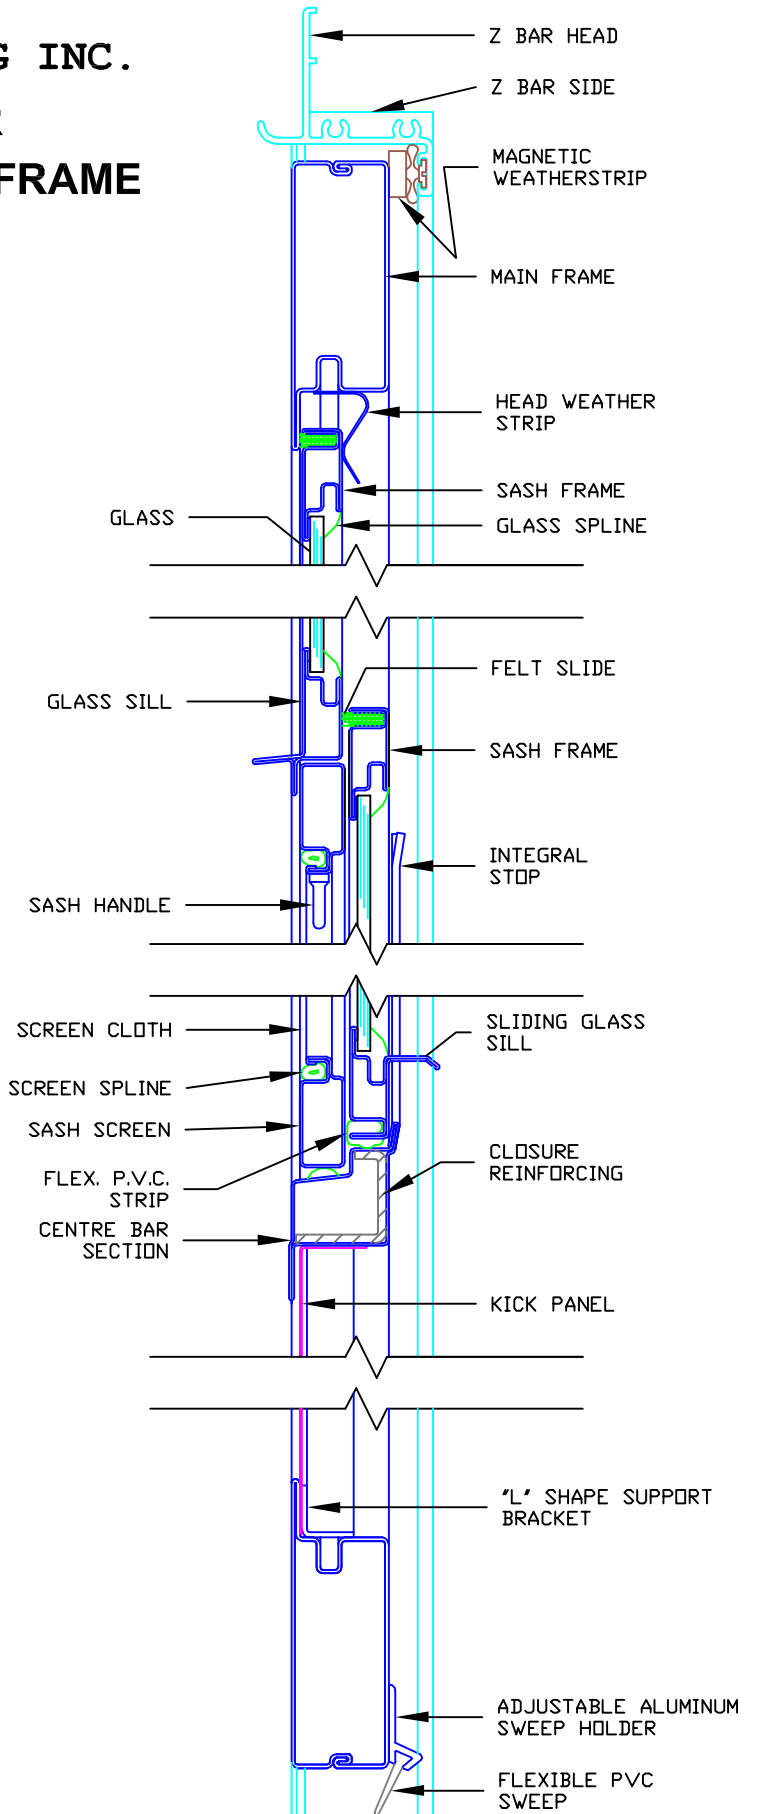

RUSCO[®] MANUFACTURING INC.

SECURITY STORM DOOR

MODEL 2700 - 22 GAUGE MAIN FRAME

Hinge screw through lock seam

ALSO AVAILABLE IN 18 GAUGE MAIN FRAME