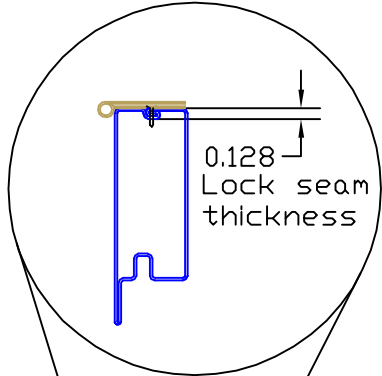

RUSCO[®] MANUFACTURING INC.

SECURITY STORM DOOR

MODEL 2700 - 22 GAUGE MAIN FRAME

Hinge screw through lock seam

ALSO AVAILABLE IN 18 GAUGE MAIN FRAME