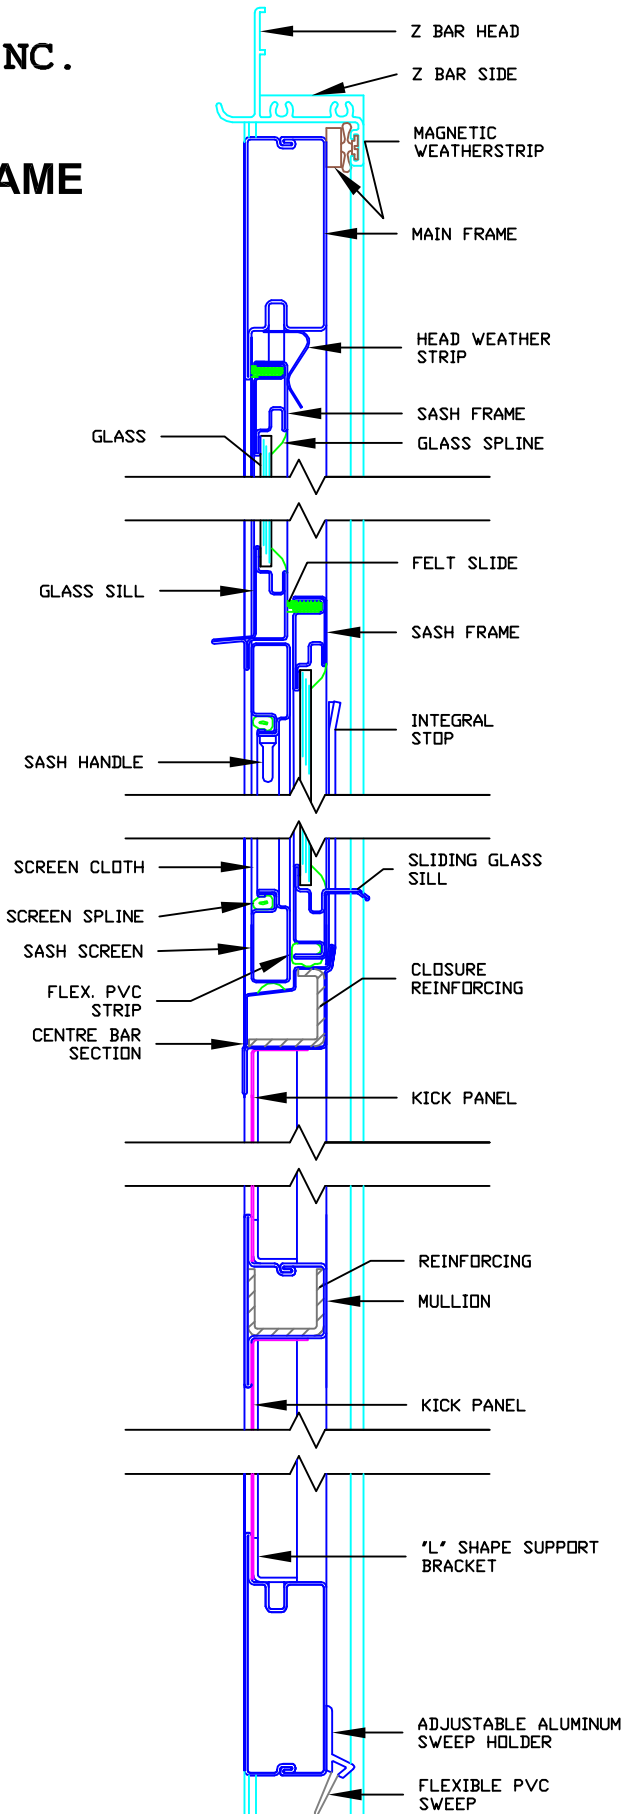

RUSCO[®] MANUFACTURING INC.

SECURITY STORM DOOR MODEL 2900 - 22 GAUGE MAIN FRAME

Hinge screw
through
lock seam

ALSO AVAILABLE IN 18 GAUGE MAIN FRAME