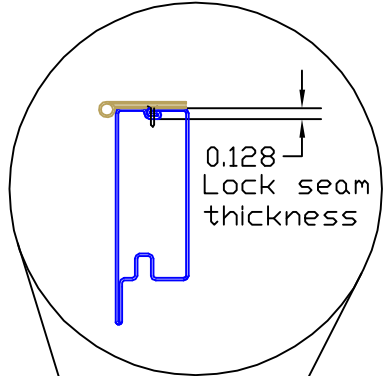

RUSCO[®] MANUFACTURING INC.

SECURITY STORM DOOR MODEL 2900 - 22 GAUGE MAIN FRAME

Hinge screw
through
lock seam

ALSO AVAILABLE IN 18 GAUGE MAIN FRAME