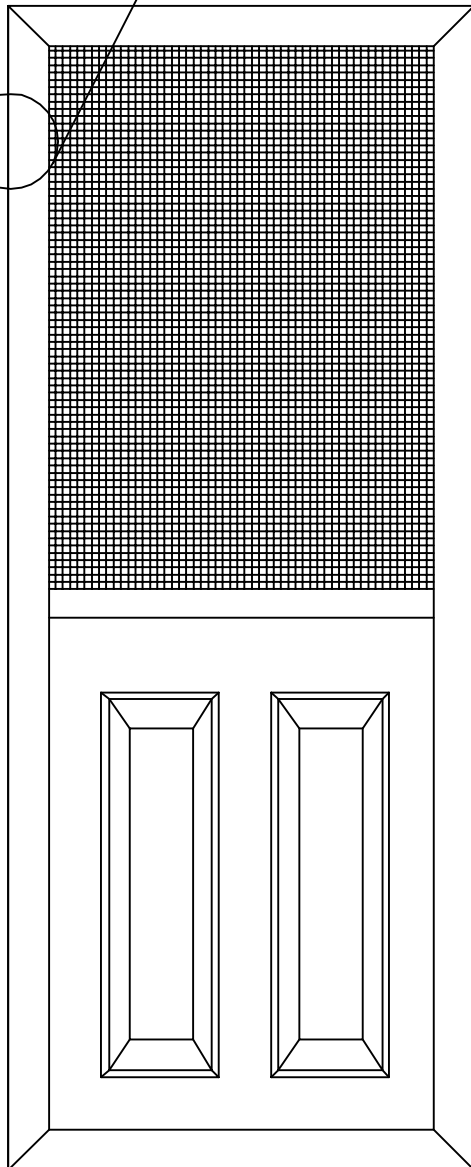

RUSCO® MANUFACTURING INC.
SECURITY SCREEN DOOR
MODEL 1800 - 22 GAUGE MAIN FRAME

2010

ALSO AVAILABLE IN 18 GAUGE