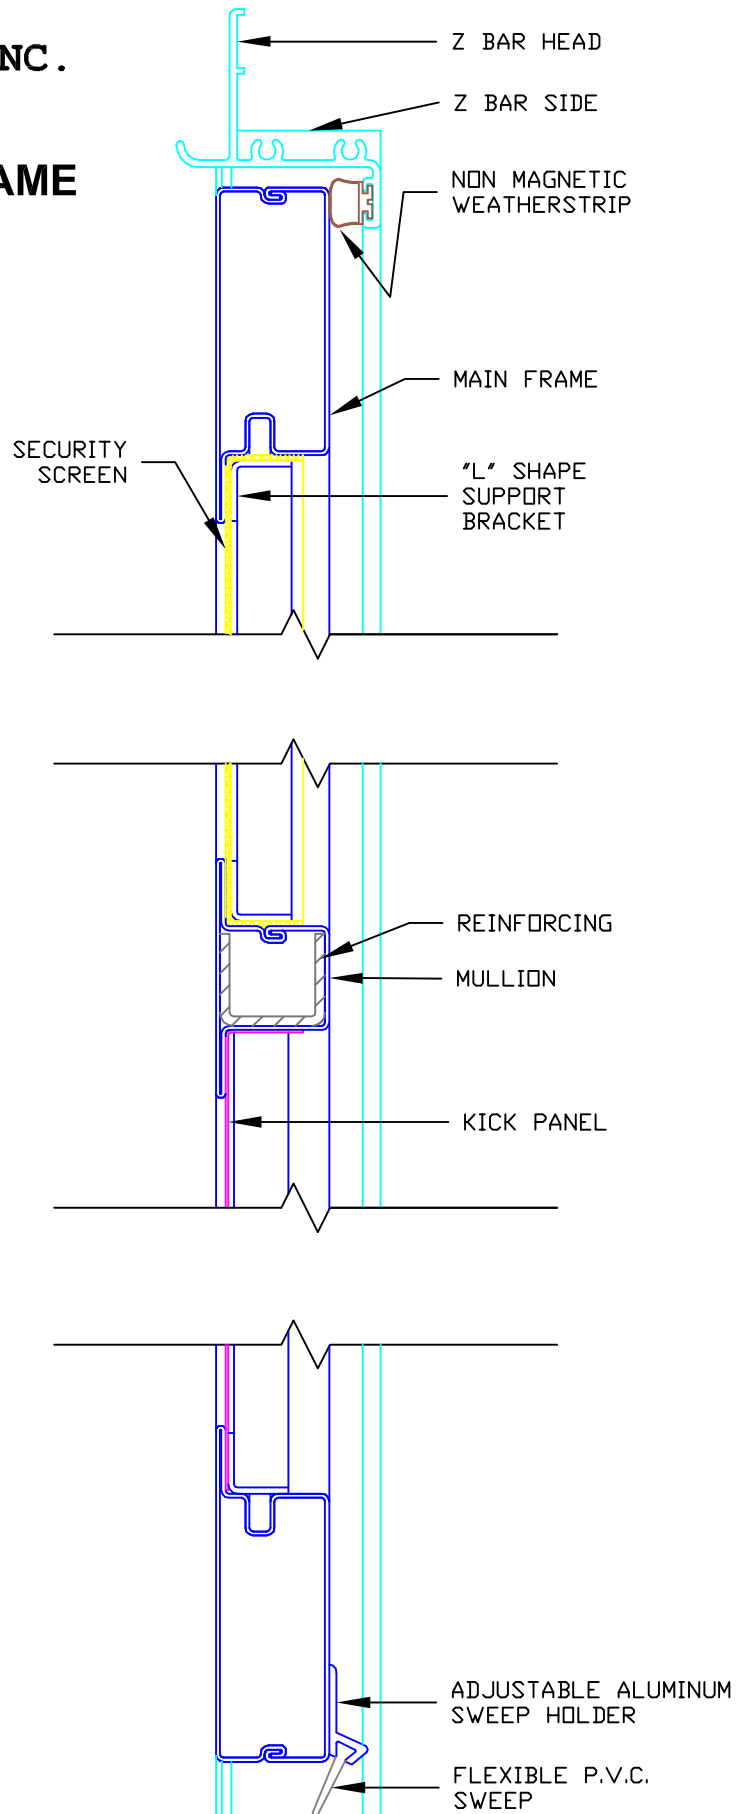

RUSCO® MANUFACTURING INC.
SECURITY SCREEN DOOR
MODEL 1800 - 22 GAUGE MAIN FRAME

2010

ALSO AVAILABLE IN 18 GAUGE