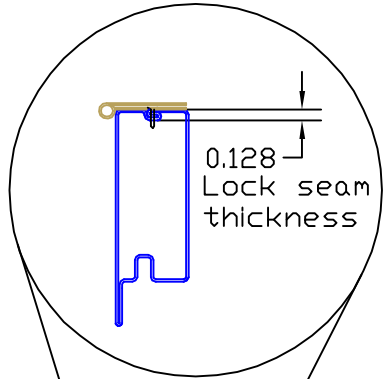

RUSCO® MANUFACTURING INC.
SECURITY SCREEN DOOR
MODEL 1800 - 22 GAUGE MAIN FRAME

2010

ALSO AVAILABLE IN 18 GAUGE